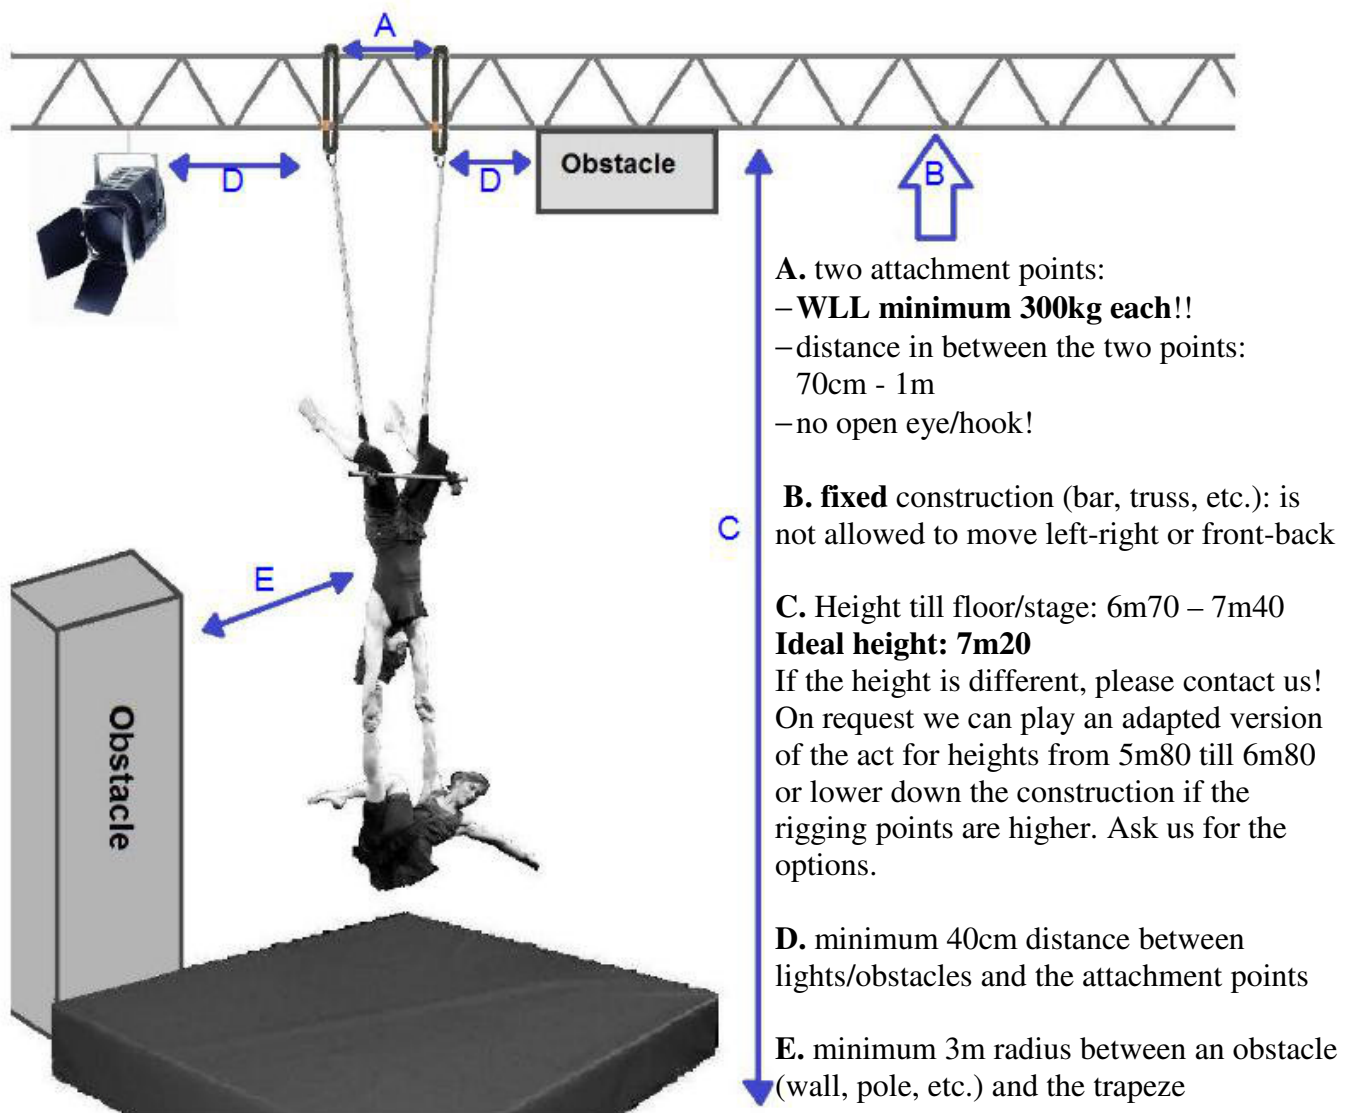

## Passe-Pieds: “Out of my skin”

- safety mat of minimum 3m x 2m x 30cm (depending on the height of the rig!!) → can be provided by Passe-Pieds
- a music system with cd player
- changing room and space to warm up
- attachment for duotrapeze: